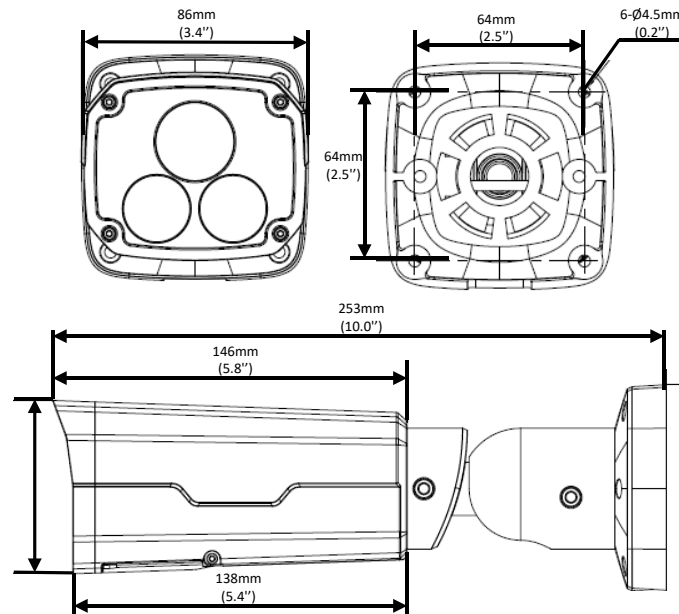

Dimensions

Zhejiang Uniview Technologies Co., Ltd.

Building No.10, Wanlun Science Park, Jiangling Road 88, Binjiang District, Hangzhou, Zhejiang, China (310051)

Email: overseasbusiness@uniview.com; globalsupport@uniview.com

<http://www.uniview.com>

©2018 Zhejiang Uniview Technologies Co., Ltd. All rights reserved.

*Product specifications and availability are subject to change without notice.